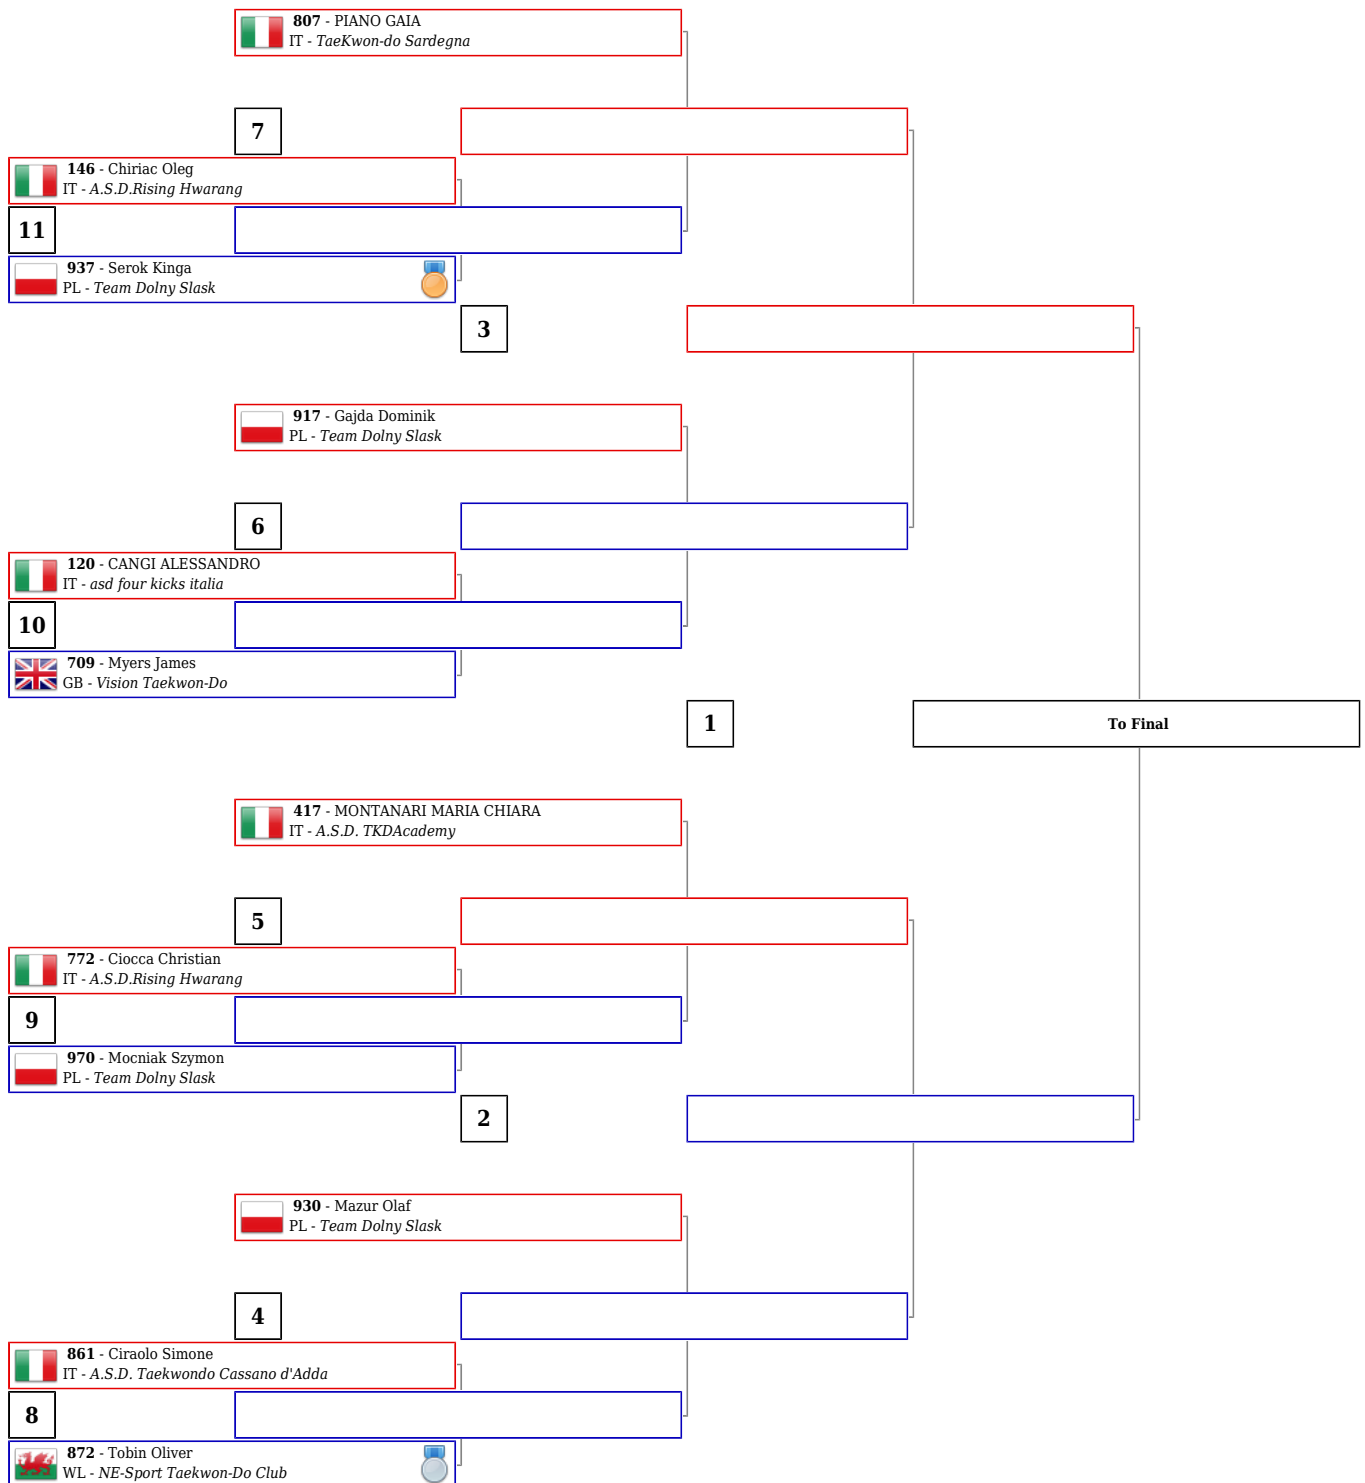

**Event:** Dolomia Italian Open 2016  
**Place:** Legnano, Milan  
**Date:** 12/11/2016  
**Club:** - **Cat.Code:** C0015KDSMFPT  
**Category:** Kids Patt. Mixed Green  
**Sheet:** 1 / 3  
**Ring:** 8 - 09:51

**Event:** Dolomia Italian Open 2016

**Place:** Legnano, Milan

**Date:** 12/11/2016

**Club:** - **Cat.Code:** C0015KDSMFPT

**Category:** Kids Patt. Mixed Green

**Sheet:** 2 / 3

**Ring:** 8 - 09:51

**Event:** Dolomia Italian Open 2016

**Place:** Legnano, Milan

**Date:** 12/11/2016

**Club:** - **Cat.Code:** C0015KDSMFPT

**Category:** Kids Patt. Mixed Green

**Sheet:** 3 / 3

**Ring:** 8 - 09:51

**Final**