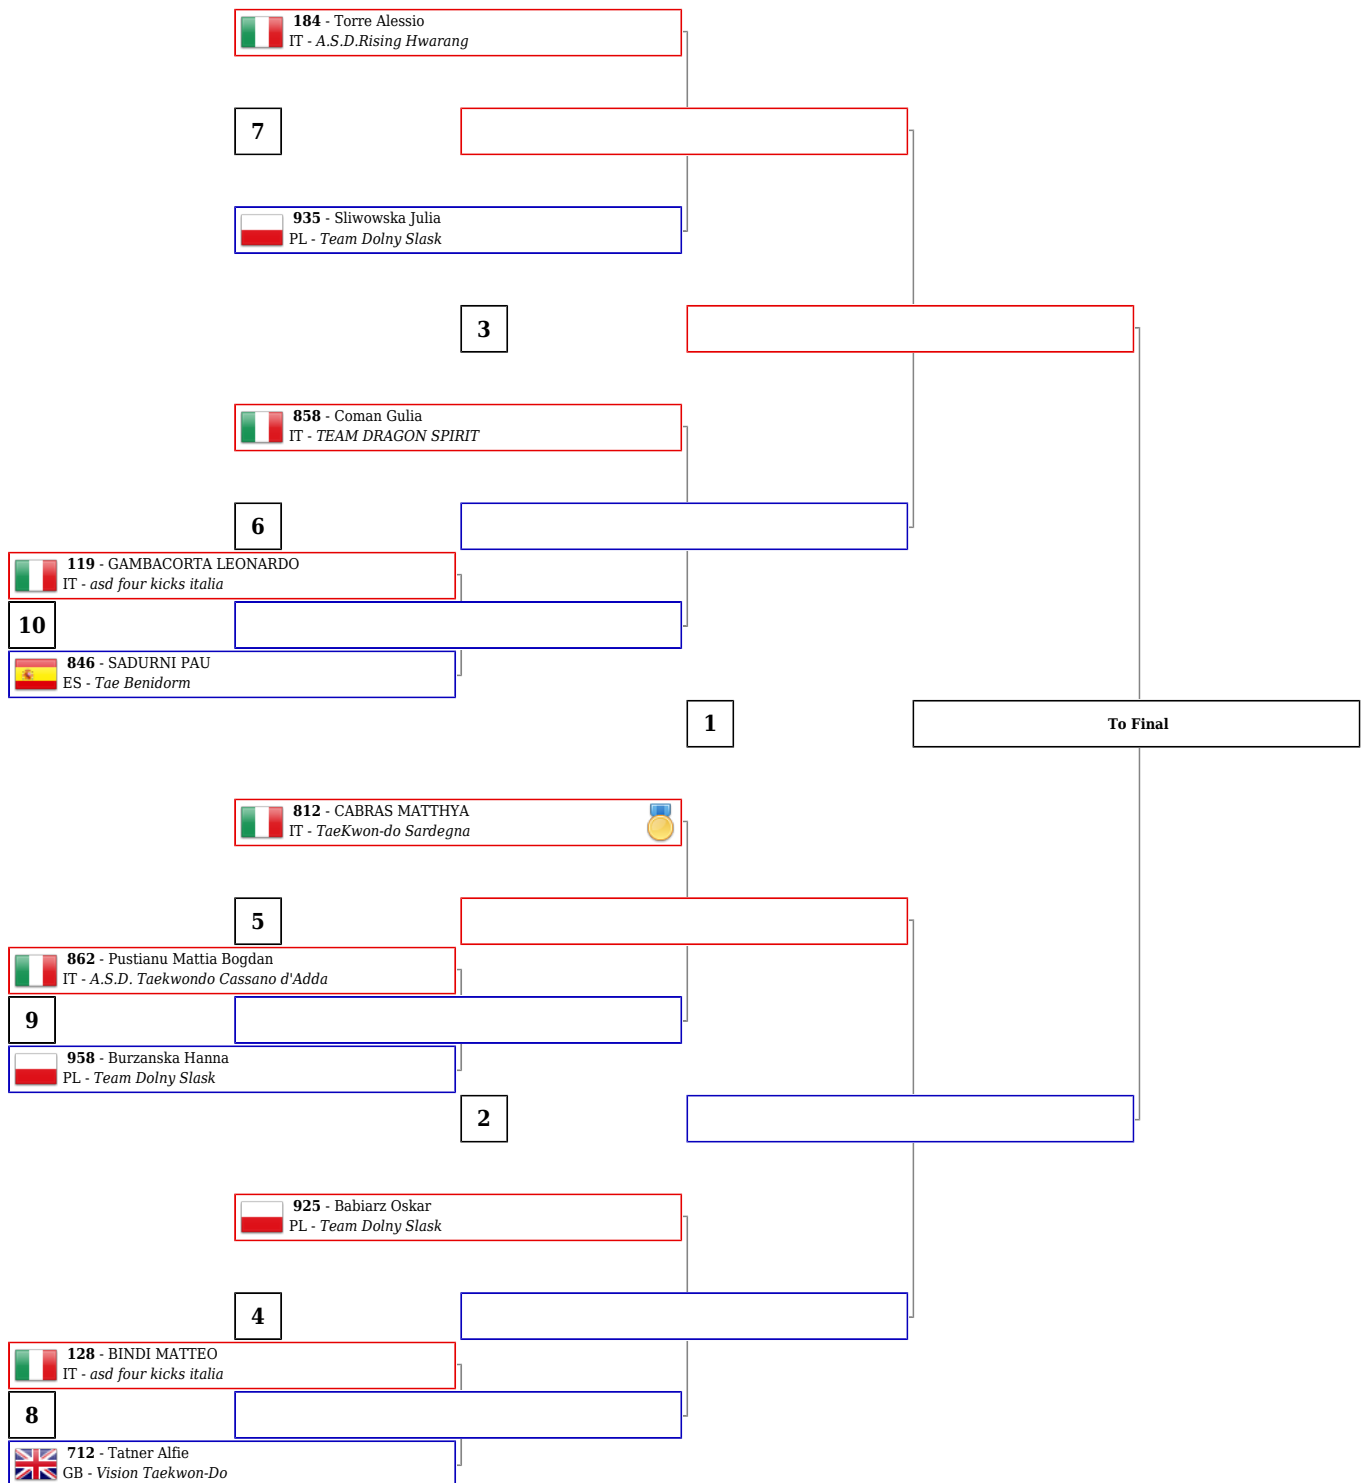

**Event:** Dolomia Italian Open 2016  
**Place:** Legnano, Milan  
**Date:** 12/11/2016  
**Club:** - **Cat.Code:** C0015KDSMFPT  
**Category:** Kids Patt. Mixed Green  
**Sheet:** 1 / 3  
**Ring:** 8 - 09:51

**Event:** Dolomia Italian Open 2016

**Place:** Legnano, Milan

**Date:** 12/11/2016

**Club:** - **Cat.Code:** C0015KDSMFPT

**Category:** Kids Patt. Mixed Green

**Sheet:** 2 / 3

**Ring:** 8 - 09:51

**Event:** Dolomia Italian Open 2016

**Place:** Legnano, Milan

**Date:** 12/11/2016

**Club:** - **Cat.Code:** C0015KDSMFPT

**Category:** Kids Patt. Mixed Green

**Sheet:** 3 / 3

**Ring:** 8 - 09:51

**Final**